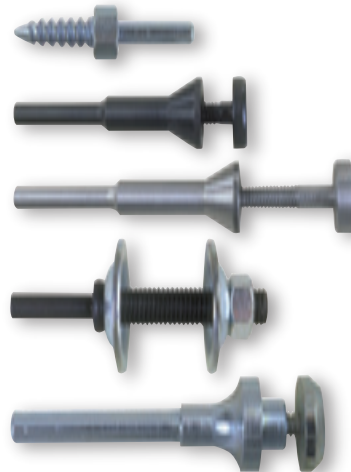

EXPANDING DRUMS

SIZE	PART #	PRICE EACH
1/4" x 1/2" x 1/8"	12057	\$3.63
3/8" x 1/2" x 1/8"	12058	3.58
1/2" x 1/2" x 1/8"	12059	3.58
1/2" x 1/2" x 1/4"	12060	3.58
1/2" x 1" x 1/4"	12061	3.58
1/2" x 1 1/2" x 1/4"	12062	3.74

SIZE	PART #	PRICE EACH
1/2" x 2" x 1/4"	12063	\$4.24
5/8" x 1 1/2" x 1/4"	12066	4.18
5/8" x 2" x 1/4"	12067	4.40
3/4" x 1/2" x 1/4"	12068	3.58
3/4" x 1" x 1/4"	12069	3.69
3/4" x 1 1/2" x 1/4"	12070	4.07
3/4" x 2" x 1/4"	12071	4.40
1" x 1" x 1/4"	12073	3.69
1" x 1 1/2" x 1/4"	12074	4.07
1" x 2" x 1/4"	12075	5.28
1" x 3" x 1/4"	12076	15.13
1 1/2" x 1" x 1/4"	12080	5.12
1 1/2" x 1 1/2" x 1/4"	12081	5.74
2" x 1/2" x 1/4"	12083	6.71
2" x 1" x 1/4"	12084	6.71
2" x 1 1/2" x 1/4"	12085	7.26
2" x 2" x 1/4"	12086	8.47
3" x 3" x 3/8"	12090	30.80

WHEEL MANDRELS

STYLE	MAX. WHEEL THICKNESS	ARBOR HOLE	SHANK	PART #	PRICE EACH
W-11	1"	3/16"	1/4"	37519	\$8.58
W-14	1/4"	1/4"	1/4"	12213	8.20
W-38	1/4"	3/8"	1/4"	12214	8.53
W-1438	1/4"	1/4" & 3/8"	1/4"	26222	9.63
W-14-5	1/2"	1/4"	1/4"	35733	16.63
W-14-10	1"	1/4"	1/4"	35734	17.84
1342	5/8"	1/4"	1/4"	10540	8.36
W-23	3/4"	3/8"	1/4"	12215	8.75
W-24	1/2"	1/2"	1/4"	12216	9.90
D12-1	1/4"	1/4"	1/4"	12211	8.31
D12-2	1/4"	3/8"	1/4"	12212	8.31

DISC MANDRELS

STYLE	ARBOR HOLE	O.A.L.	SHANK	PART #	PRICE EACH
D-1	1/16"	1 3/4"	1/8"	12220	\$5.34
D-2	1/8"	1 3/4"	1/8"	12221	5.39
D3-1	1/8"	2"	1/4"	12222	5.74
D3-2	1/4"	2"	1/4"	12223	5.39
D4-1	1/8"	3"	1/4"	12224	6.66
D4-2	1/4"	3"	1/4"	12225	6.33